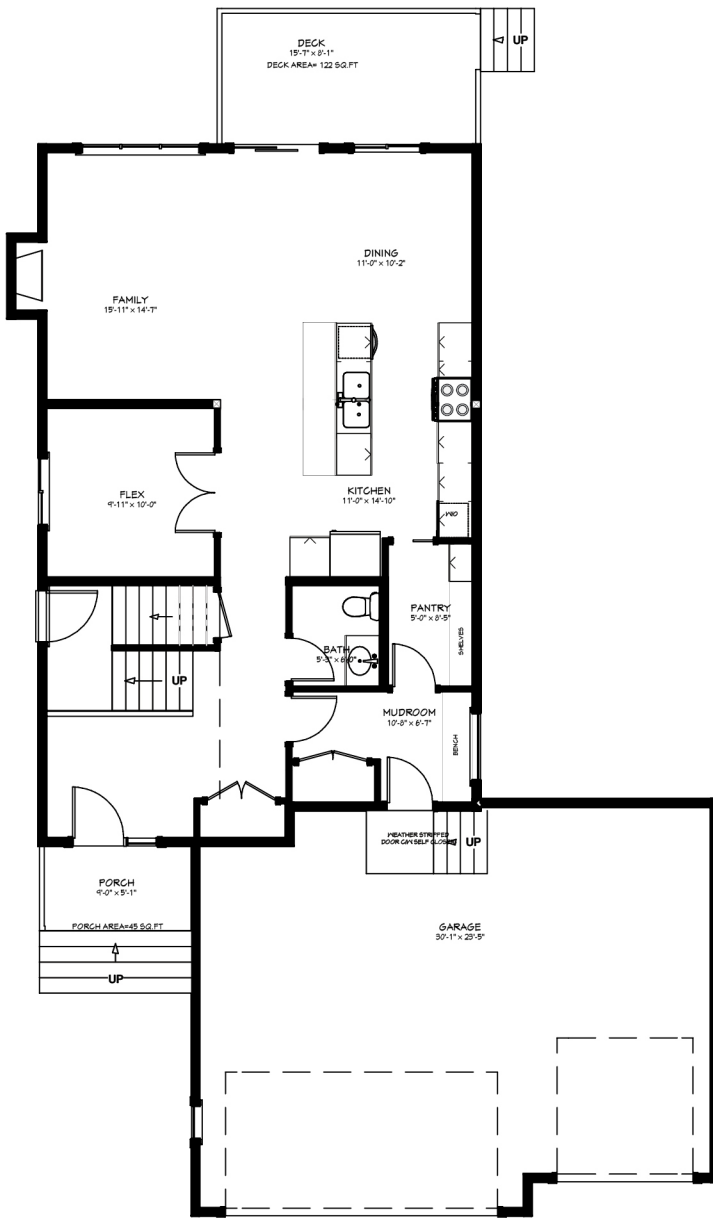

INTRIGUE

BEDS
3-5

BATHS
2.5-3.5

SQUARE FT
2600 - 3300+

YOUR DREAM HOME *Awaits...*

MAIN FLOOR PLAN

SECOND FLOOR PLAN

INTRIGUE - Peak your curiosity

A greater move-up home, the Intrigue is sure to please. It's unique layout allows for ample yard space, but still provides enough space inside to accommodate all your needs. This triple garage property has an enclosed flex room, family room, dining area and good sized kitchen on the main. Upstairs, there are three large bedrooms, a full bath, laundry room and open to below area by the entrance. The Master Suite is functional and well detailed with tray ceilings and a large window. The ensuite has a large soaker tub, separate shower and his and her sinks. A great option for a growing family, this home has it all.