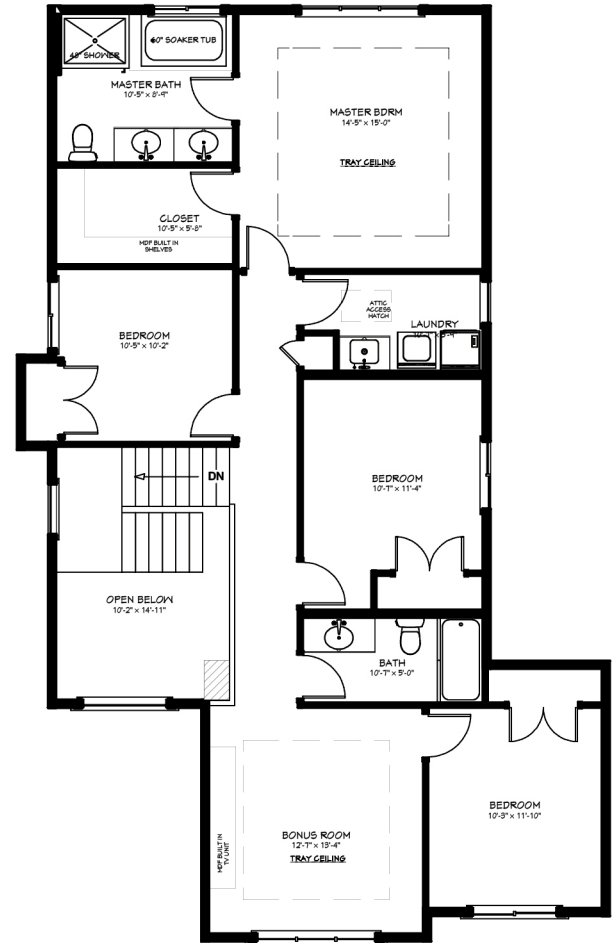

INTRIGUE

BEDS
3-5

BATHS
2.5-3.5

SQUARE FT
2600 - 3300+

YOUR DREAM HOME *Awaits...*

MAIN FLOOR PLAN

SECOND FLOOR PLAN

INTRIGUE - Peak your curiosity

A greater move-up home, the Intrigue is sure to please. It's unique layout allows for ample yard space, but still provides enough space inside to accommodate all your needs. This triple garage property has an enclosed flex room, family room, dining area and good sized kitchen on the main. Upstairs, there are three large bedrooms, a full bath, laundry room and open to below area by the entrance. The Master Suite is functional and well detailed with tray ceilings and a large window. The ensuite has a large soaker tub, separate shower and his and her sinks. A great option for a growing family, this home has it all.