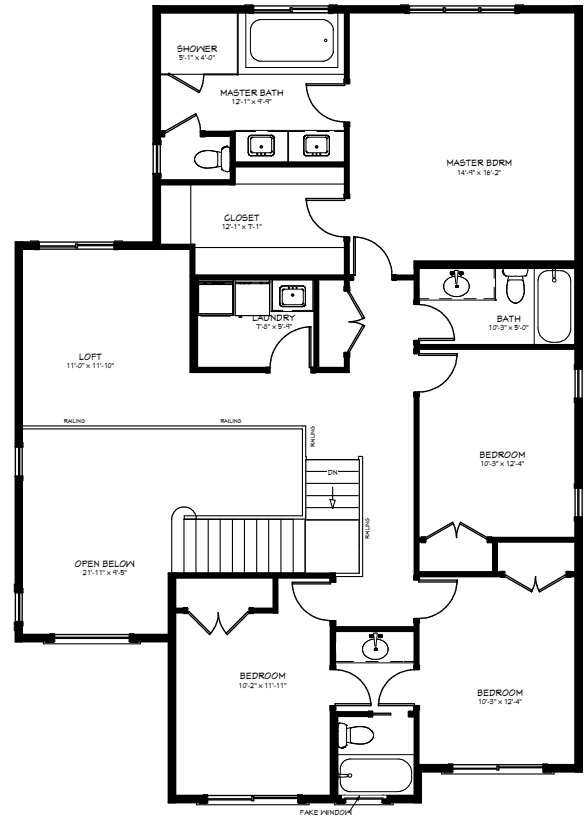

# V I R T U E

BEDS  
3-5

BATHS  
2.5-3.5

SQUARE FT  
2600 - 3300+

**YOUR DREAM HOME** *Awaits...*

**IT'S YOUR HOME.  
WHY NOT TAKE CONTROL...**

No square footage is set. Love it or customize it.  
Design your home the way you want it!

MAIN FLOOR PLAN

SECOND FLOOR PLAN

**VIRTUE** - Your ideal place

The perfect mix of space and functionality, this home has got it all and then some. Be wowed by the grand entrance with high ceilings and open to above that welcomes you in. The main includes a living area, which can be seen upon entering the home, along with a close-in office, nook, family room, commercial grade kitchen and spice kitchen. Upstairs, your lofty expectations only continue to impress. There is a loft space that is open to below, three large bedrooms (two share an ensuite), a fourth bathroom, laundry room and distinct Master Suite. This triple garage estate home will surely leave a listing impression.