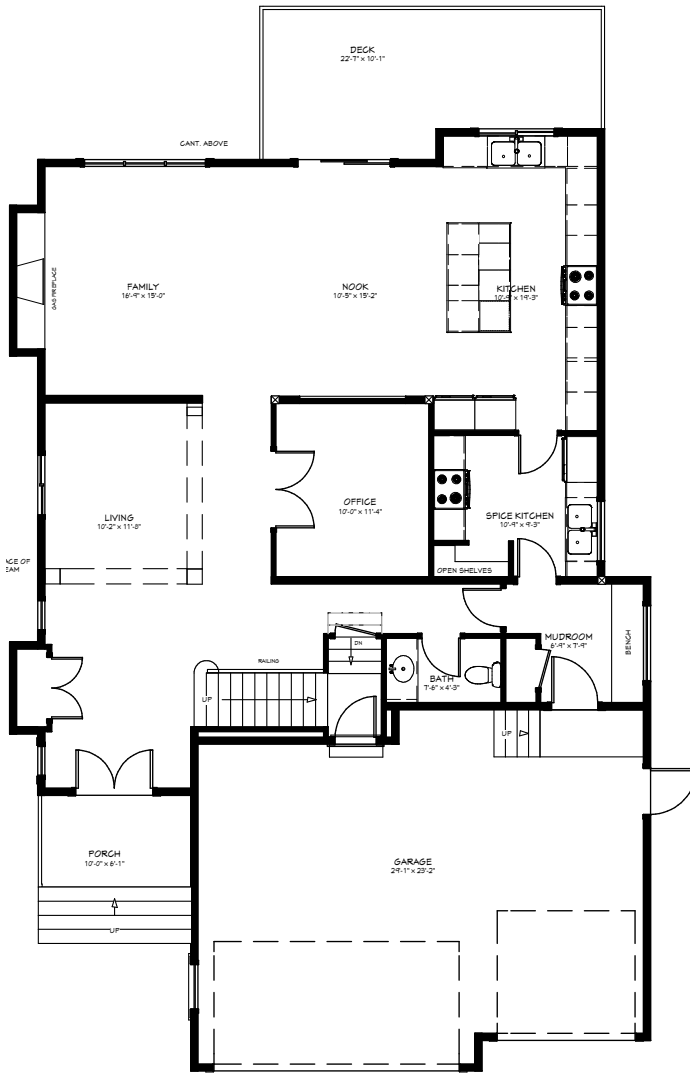

# V I R T U E

BEDS  
3-5

BATHS  
2.5-3.5

SQUARE FT  
2600 - 3300+

**YOUR DREAM HOME** *Awaits...*

**IT'S YOUR HOME.  
WHY NOT TAKE CONTROL...**

No square footage is set. Love it or customize it.  
Design your home the way you want it!

MAIN FLOOR PLAN

SECOND FLOOR PLAN

**VIRTUE** - Your ideal place

The perfect mix of space and functionality, this home has got it all and then some. Be wowed by the grand entrance with high ceilings and open to above that welcomes you in. The main includes a living area, which can be seen upon entering the home, along with a close-in office, nook, family room, commercial grade kitchen and spice kitchen. Upstairs, your lofty expectations only continue to impress. There is a loft space that is open to below, three large bedrooms (two share an ensuite), a fourth bathroom, laundry room and distinct Master Suite. This triple garage estate home will surely leave a listing impression.